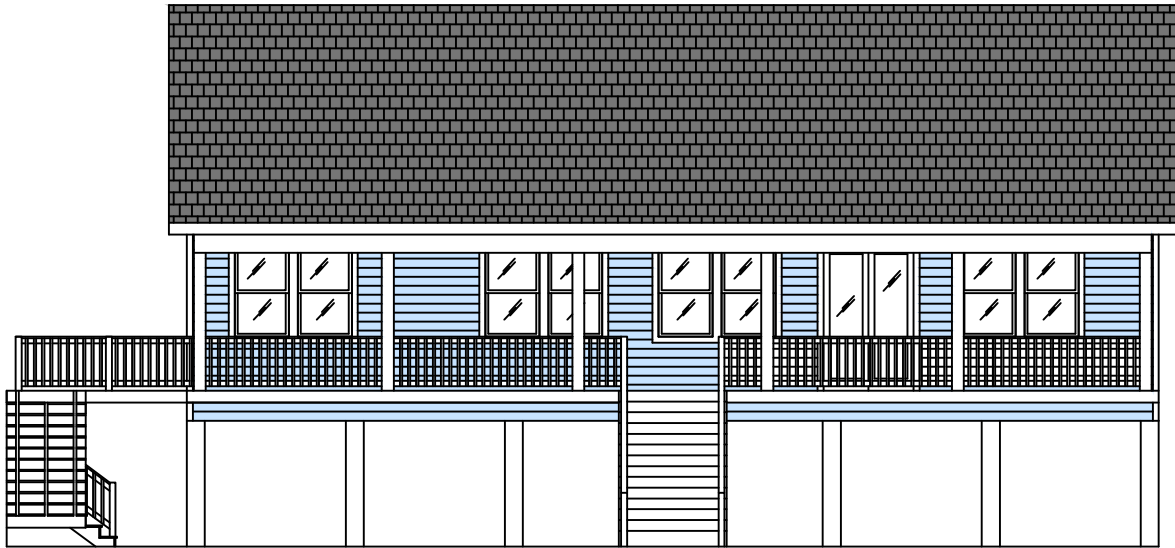

Crane
Builders,
LLC

The Debbie

1620 SF Living

Scale: $\frac{3}{32}'' = 1'$

Floorplan

Revised: 1/1/11

Front Elevation
3/32"=1'

Right Elevation
3/32"=1'

Crane
Builders,
LLC

The Debbie

1620 SF Living

Scale: 3/32"=1'

Elevations

Revised: 1/1/11