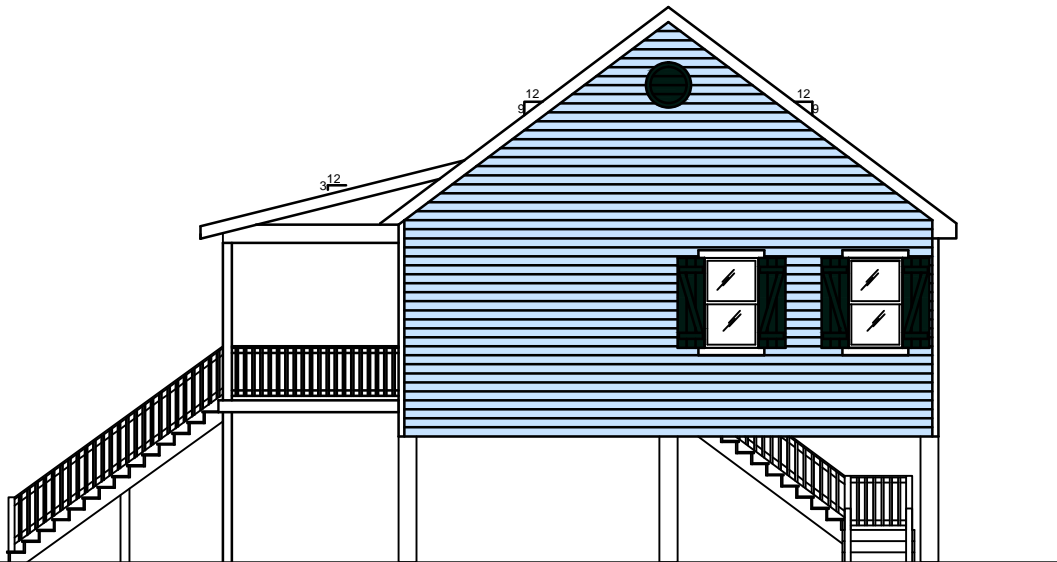

Crane
Builders,
LLC

The Debbie

1620 SF Living

Scale: $\frac{3}{32}'' = 1'$

Floorplan

Revised: 1/1/11

Front Elevation
3/32"=1'

Right Elevation
3/32"=1'

Crane
Builders,
LLC

The Debbie

1620 SF Living

Scale: 3/32"=1'

Elevations

Revised: 1/1/11