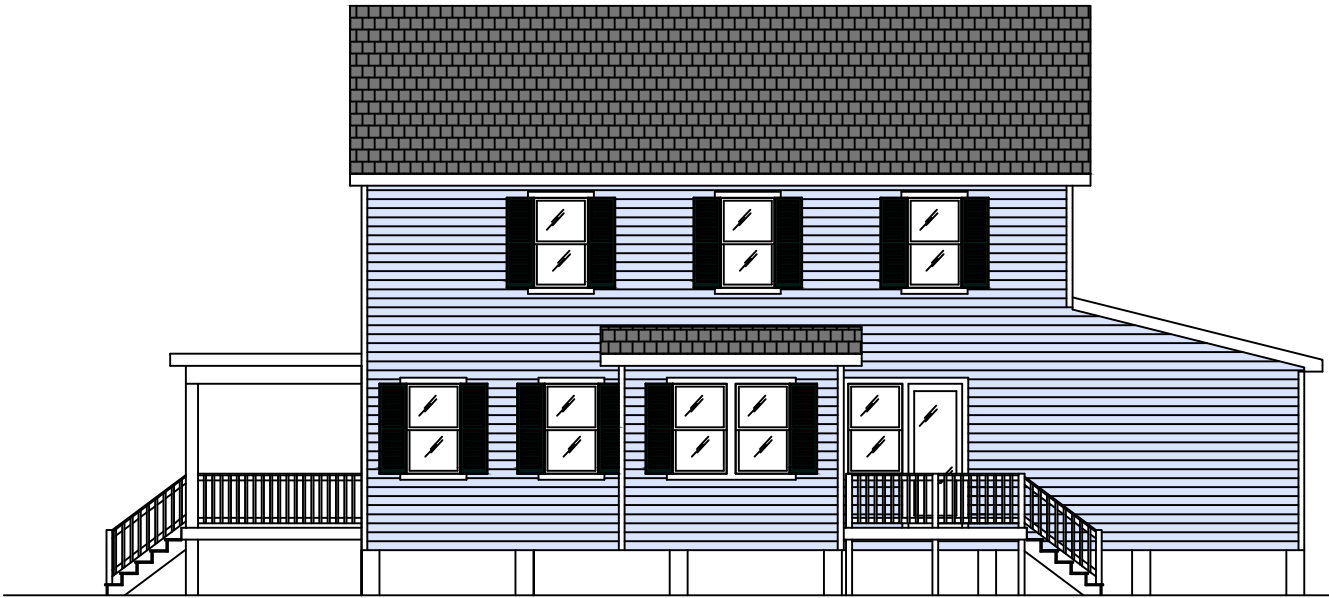

FIRST FLOOR

SECOND FLOOR

Crane
Builders,
LLC

Sycamore
1527 SF Living

Scale: 1/8"=1'

Floorplan

Revised: 1/1/11

Right Side Elevation
3/32"=1'

Front Elevation
1/8"=1'

Crane
Builders,
LLC

Sycamore
1527 SF Living

Scale: Varies

Elevations

Revised: 1/1/11